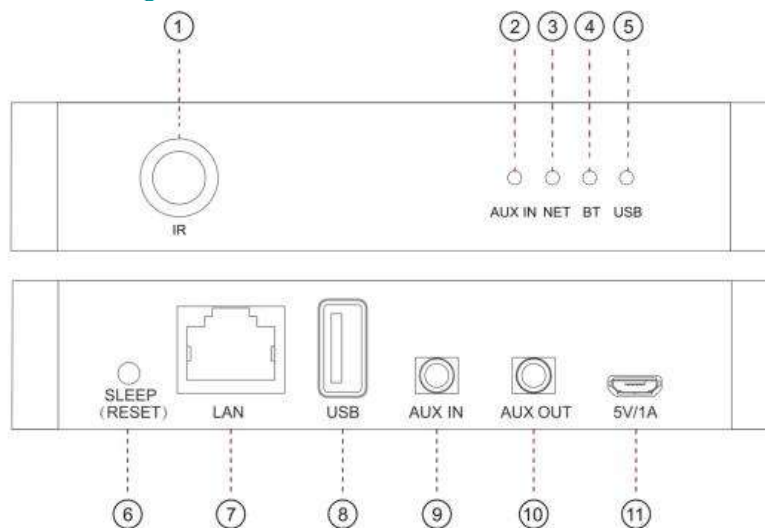

- EQ adjustment via app or remote controller.
- iTunes working with PC streaming.
- Connect to PC to stream music from PC digitally.

Specifications

Model	DW01	
Connectivity	Wireless Network	IEEE802.11 b/g/n 2.4G
	Ethernet	Single 10/100M RJ45
	BT	5.0
	USB Host	2.0
Bluetooth Distance	15M	
Power input	5V-1A micro USB input	
Audio Output	Analog 3.5mm mini jack	
Frequency response	20Hz to 20kHz	
Audio Input	Analog 3.5mm mini jack, micro USB	
SNR	91dB	
THD	0.03%	
Music Format	FLAC/MP3/AAC/AAC+/ALAC/APE/WAV	
Sample Rate	Decoding Up to 24bit/192kHz	
Protocols	AirPlay, DLNA, UPnP, Spotify Connect, Qplay	
LED	NET: White-power on/WiFi Mode BT: Blue-Bluetooth Mode USB: Red-USB Mode AUX: Green-line input Mode	
Dimensions	116.2mm*64mm*22.6mm(4.57*2.52*0.89in)	
Weight	0.2kg(0.441b)	

Front / Rear Panel

- ① **IR receiver:** For remote control.
- ② **AUX IN:** Green-line input Mode.
- ③ **NET:** White-power on/WiFi Mode.
- ④ **BT:** Blue-Bluetooth Mode.
- ⑤ **USB:** Red-USB Mode.

- ⑥ **SLEEP:** Short press once: Switch input mode;
Long press: Switch on/off;
Short press twice: Re-pair Wifi or Bluetooth in Wifi or Bluetooth mode;
Short press three times: Restore to factory

settings.

*When device is off, just short press the power button to activate the device.

⑦**LAN:** Wired connection to router.

⑧**USB:** To connect USB pen drive(1024 tracks at most).

⑨**AUX IN:** For external audio sources from TV, CD player and so on.

⑩**AUX OUT:** To provide analog audio to other devices.

⑪**5V/1A:** 5V/1A Micro USB input.

Remote Control

Connection Diagram